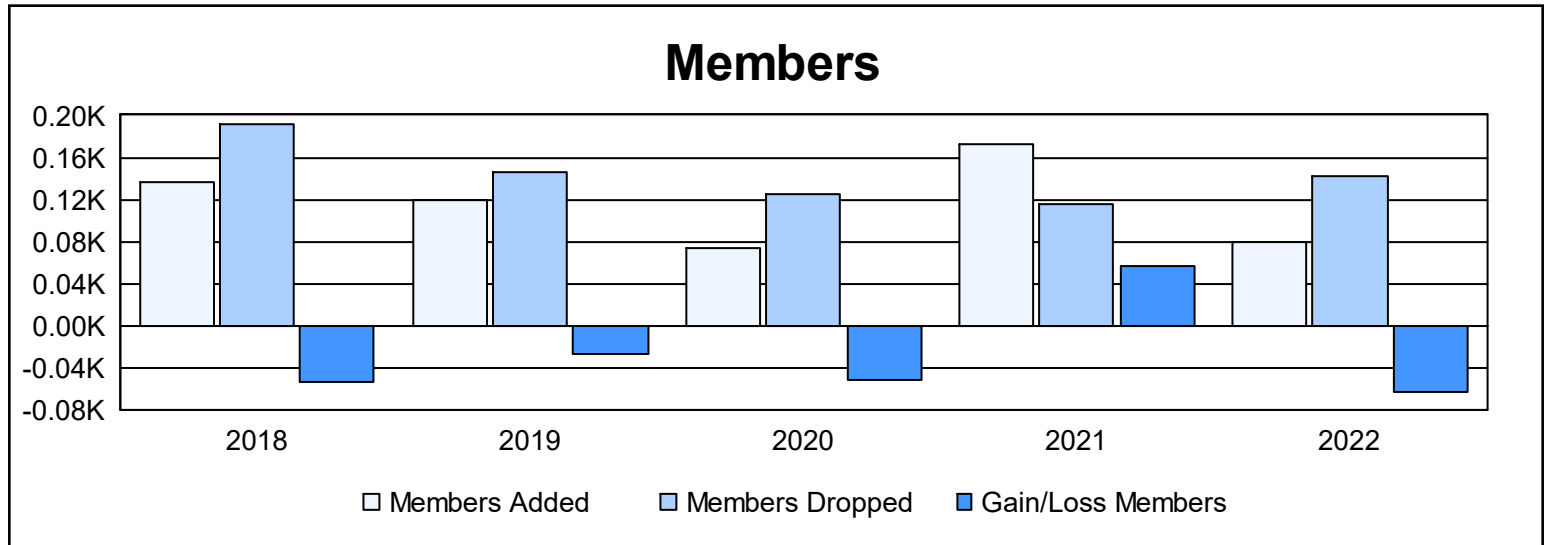

Year	New Clubs	Dropped Clubs	Gain/ Loss Clubs	New Members	Charter Members	Reinstate Members	Transfer Members	Total Member Added	Total Members Dropped	Gain/ Loss Members
2017-2018	0	1	-1	109	4	3	21	137	191	-54
2018-2019	1	2	-1	82	24	8	5	119	146	-27
2019-2020	0	0	0	55	1	5	13	74	125	-51
2020-2021	2	1	1	102	38	5	27	172	115	57
2021-2022	0	0	0	73	0	3	3	79	142	-63
<b>Average</b>	<b>1</b>	<b>1</b>	<b>0</b>	<b>84</b>	<b>13</b>	<b>5</b>	<b>14</b>	<b>116</b>	<b>144</b>	<b>-28</b>

### Membership Composition June 2022 Cumulative