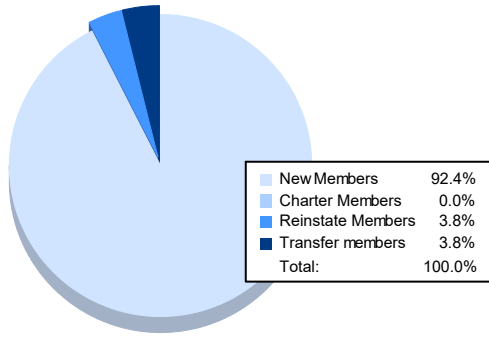

Year	New Clubs	Dropped Clubs	Gain/ Loss Clubs	New Members	Charter Members	Reinstate Members	Transfer Members	Total Member Added	Total Members Dropped	Gain/ Loss Members
2017-2018	0	1	-1	109	4	3	21	137	191	-54
2018-2019	1	2	-1	82	24	8	5	119	146	-27
2019-2020	0	0	0	55	1	5	13	74	125	-51
2020-2021	2	1	1	102	38	5	27	172	115	57
2021-2022	0	0	0	73	0	3	3	79	142	-63
<b>Average</b>	<b>1</b>	<b>1</b>	<b>0</b>	<b>84</b>	<b>13</b>	<b>5</b>	<b>14</b>	<b>116</b>	<b>144</b>	<b>-28</b>

### Membership Composition June 2022 Cumulative