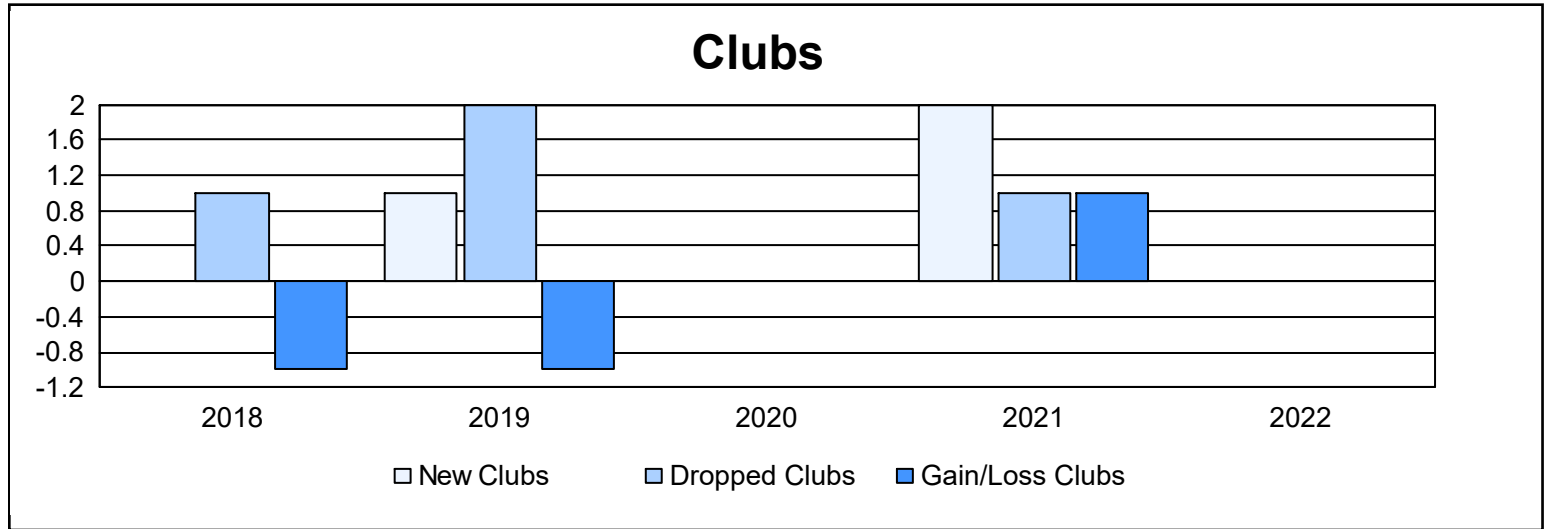

Year	New Clubs	Dropped Clubs	Gain/ Loss Clubs	New Members	Charter Members	Reinstate Members	Transfer Members	Total Member Added	Total Members Dropped	Gain/ Loss Members
2017-2018	0	1	-1	109	4	3	21	137	191	-54
2018-2019	1	2	-1	82	24	8	5	119	146	-27
2019-2020	0	0	0	55	1	5	13	74	125	-51
2020-2021	2	1	1	102	38	5	27	172	115	57
2021-2022	0	0	0	73	0	3	3	79	142	-63
<b>Average</b>	<b>1</b>	<b>1</b>	<b>0</b>	<b>84</b>	<b>13</b>	<b>5</b>	<b>14</b>	<b>116</b>	<b>144</b>	<b>-28</b>

### Membership Composition June 2022 Cumulative